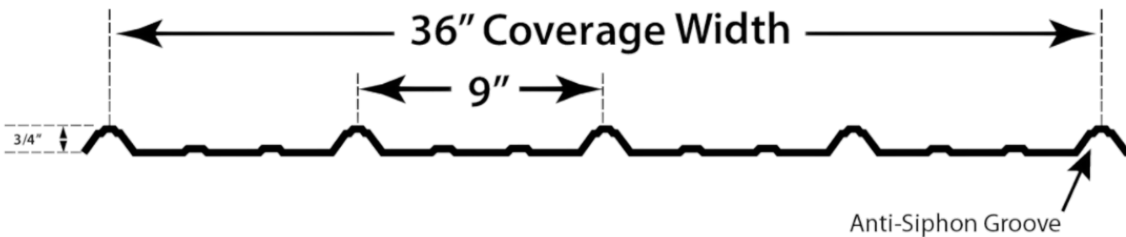

Tuff Rib

THROUGH FASTENED METAL ROOFING SYSTEM

true^{TM}
METAL SUPPLY

metal roofing
made easy

Choose from
a variety of
stock color
options.

THIS AIN'T YOUR GRANDPA'S TIN

Tuff-Rib features a unique engineering design that creates an anti-siphon groove on the lap side.

This technology prevents any wind driven or pooling water from "siphoning" under the panel lap and reaching the roof deck.

THE SPECS

- 29ga Standard
- 36" net coverage
- 3/4" rib height
- 3:12 minimum slope
- WeatherXL® SMP Coating, AZ55 Galvalume® mill finish available
- AZ50 Galvalume® substrate for painted material.

THE RATINGS

- UL2218 Class 4 Impact Resistance Compliant
- UL580 Class 90 Wind Uplift Compliant
- UL790 Class A Fire Resistance Compliant
- Miami-Dade County Approval Compliant

**40-YEAR
WARRANTY**
on painted metal roof coatings.

www.truemetalsupply.com