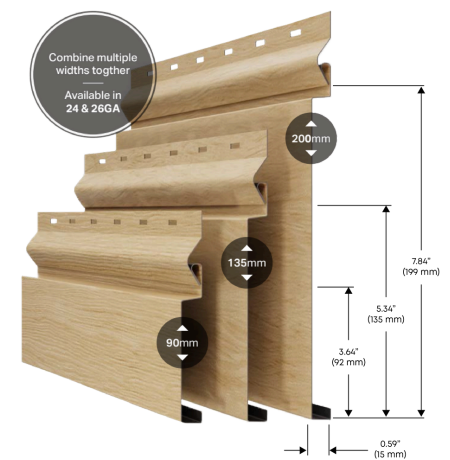

Bellara Plank

Bellara Plank

Bellara Plank

**CONCEALED FASTENED
STEEL SIDING SYSTEM**

trueTM
METAL SUPPLY

metal siding
made simpleTM

Featured: Plank 90

3 Width Options:

- 90mm
- 135mm
- 200mm

**Choose from
a variety of
color options.**

SEAMLESS FINISH

Our Bellara Plank, flush-lock steel siding series stands as the perfect selection for both residential and commercial ventures. These concealed-fastened, 12-foot planks boast remarkable adaptability, fulfilling a spectrum of needs with vertical or horizontal applications and the convenience of interlocking a variation of widths.

For enthusiasts of woodgrain aesthetics, our Bellara planks deliver a hyper-realistic look, while providing the durability of steel.

THE SPECS

- 26 or 24ga
- Custom sizing in 12' lengths
- Flush-Lock System
- Sherwin-Williams WeatherXLTM Crinkle SMP & PVDF Finishes
- Grade 33 (230), galvanized coated steel
- Profile Depth: 0.59" (15mm)