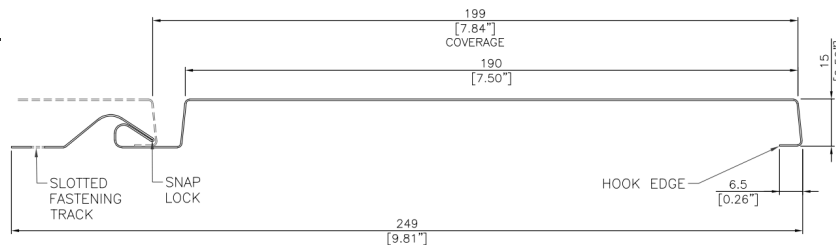

Bellara Plank

Bellara Plank

Bellara Plank

**CONCEALED FASTENED
STEEL SIDING SYSTEM**

trueTM
METAL SUPPLY

metal siding
made simpleTM

Featured: Plank 90

3 Width Options:

- 90mm
- 135mm
- 200mm

**Choose from
a variety of
color options.**

SEAMLESS FINISH

Our Bellara Plank, flush-lock steel siding series stands as the perfect selection for both residential and commercial ventures. These concealed-fastened, 12-foot planks boast remarkable adaptability, fulfilling a spectrum of needs with vertical or horizontal applications and the convenience of interlocking a variation of widths.

For enthusiasts of woodgrain aesthetics, our Bellara planks deliver a hyper-realistic look, while providing the durability of steel.

THE SPECS

- 26 or 24ga
- Custom sizing in 12' lengths
- Flush-Lock System
- Sherwin-Williams WeatherXLTM Crinkle SMP & PVDF Finishes
- Grade 33 (230), galvanized coated steel
- Profile Depth: 0.59" (15mm)