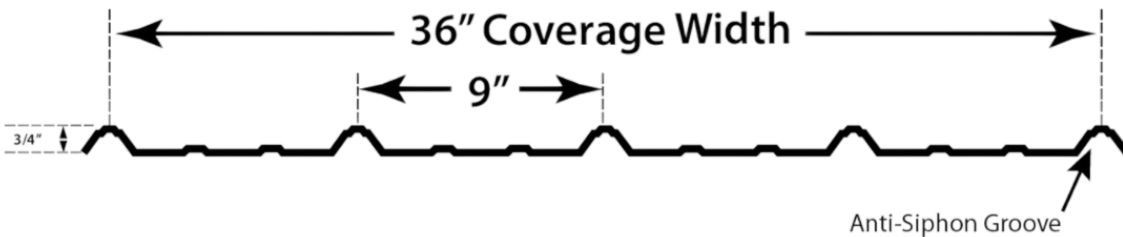

Tuff Rib

Tuff Rib
Tuff Rib
Tuff Rib

**THROUGH FASTENED
METAL ROOFING SYSTEM**

trueTM
METAL SUPPLY

experience
true service

**Choose from
sixteen
stock color
options.**

THIS ISN'T YOUR GRANDPA'S TIN

Tuff-Rib features a unique engineering design that creates an anti-siphon groove on the lap side.

This technology prevents any wind driven or pooling water from "siphoning" under the panel lap and reaching the roof deck.

THE SPECS

- 29ga Standard
- 36" net coverage
- 3/4" rib height
- 3:12 minimum slope
- WeatherXL® SMP Coating, AZ55 Galvalume® mill finish available
- AZ50 Galvalume® substrate for painted material.